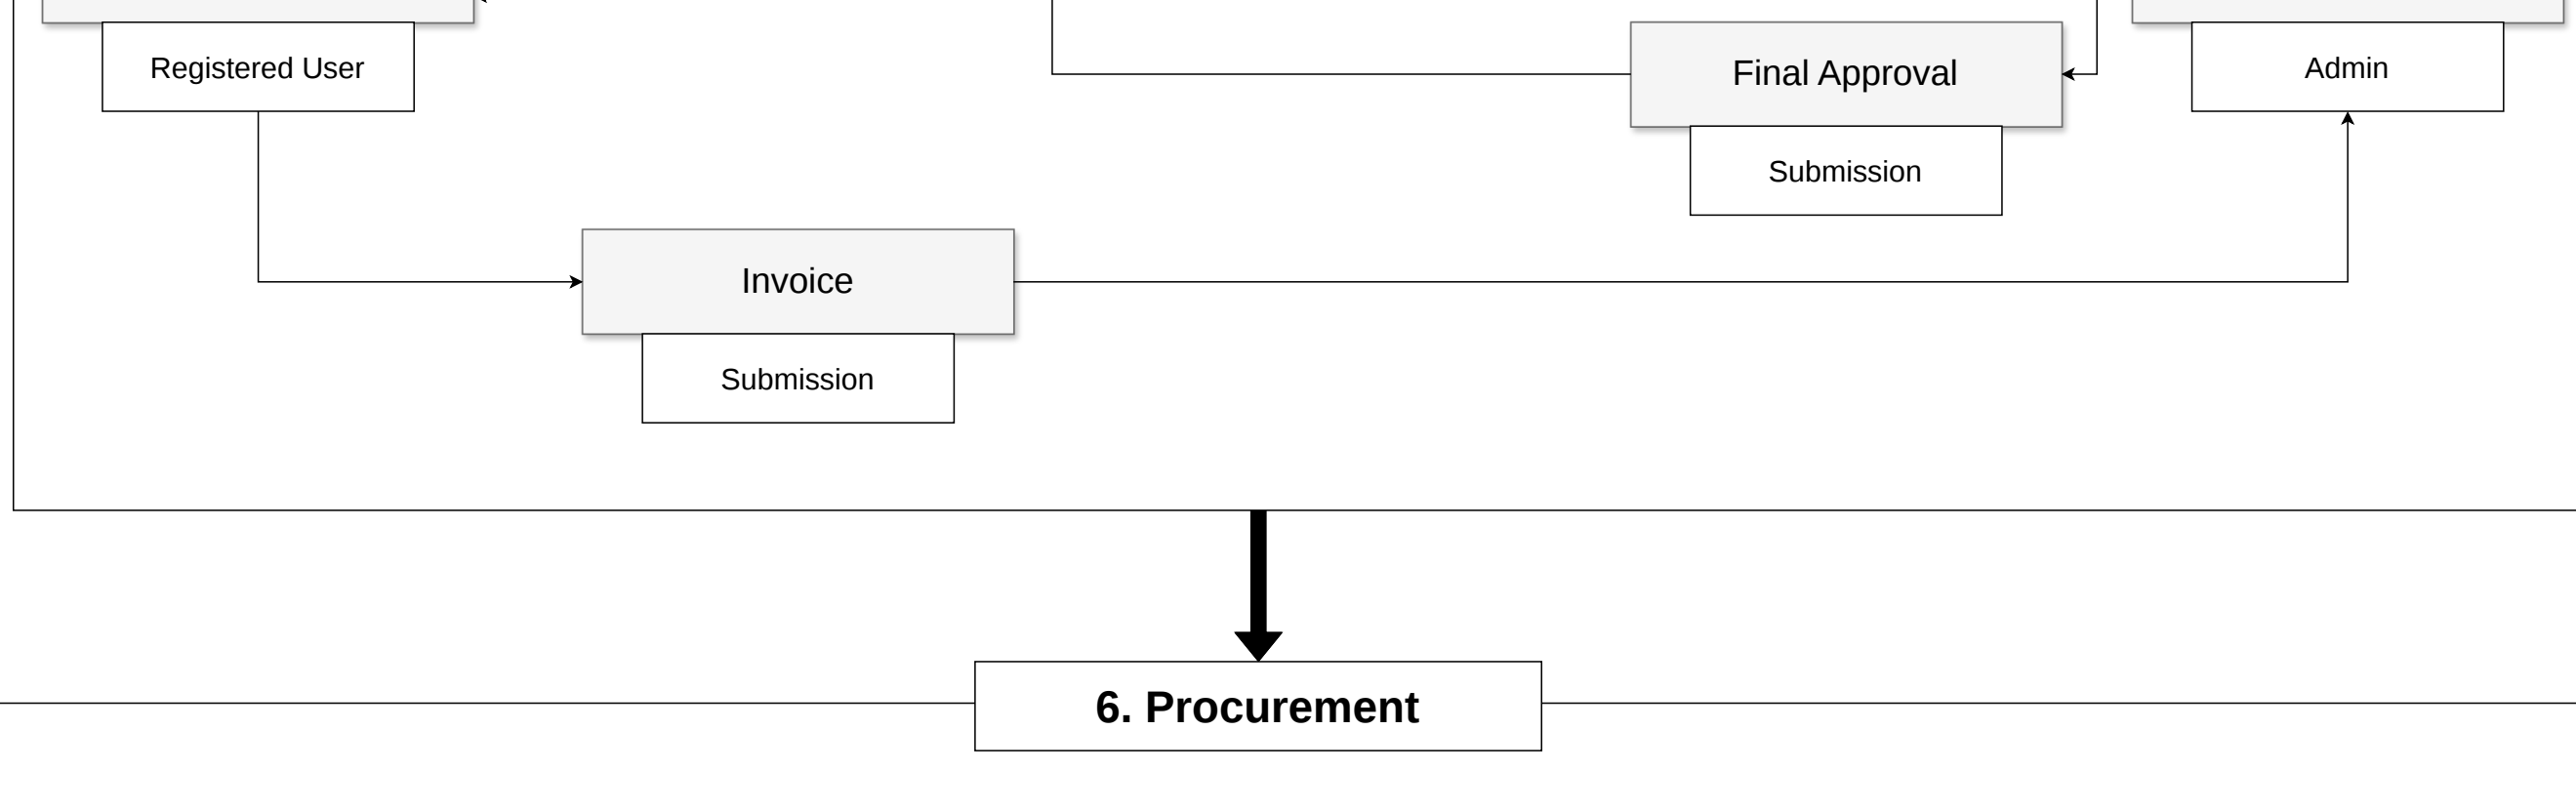

DEEP WEB PORTAL PROCESS

Dispatch Date Confirmation send to DCs & EESL/BEE