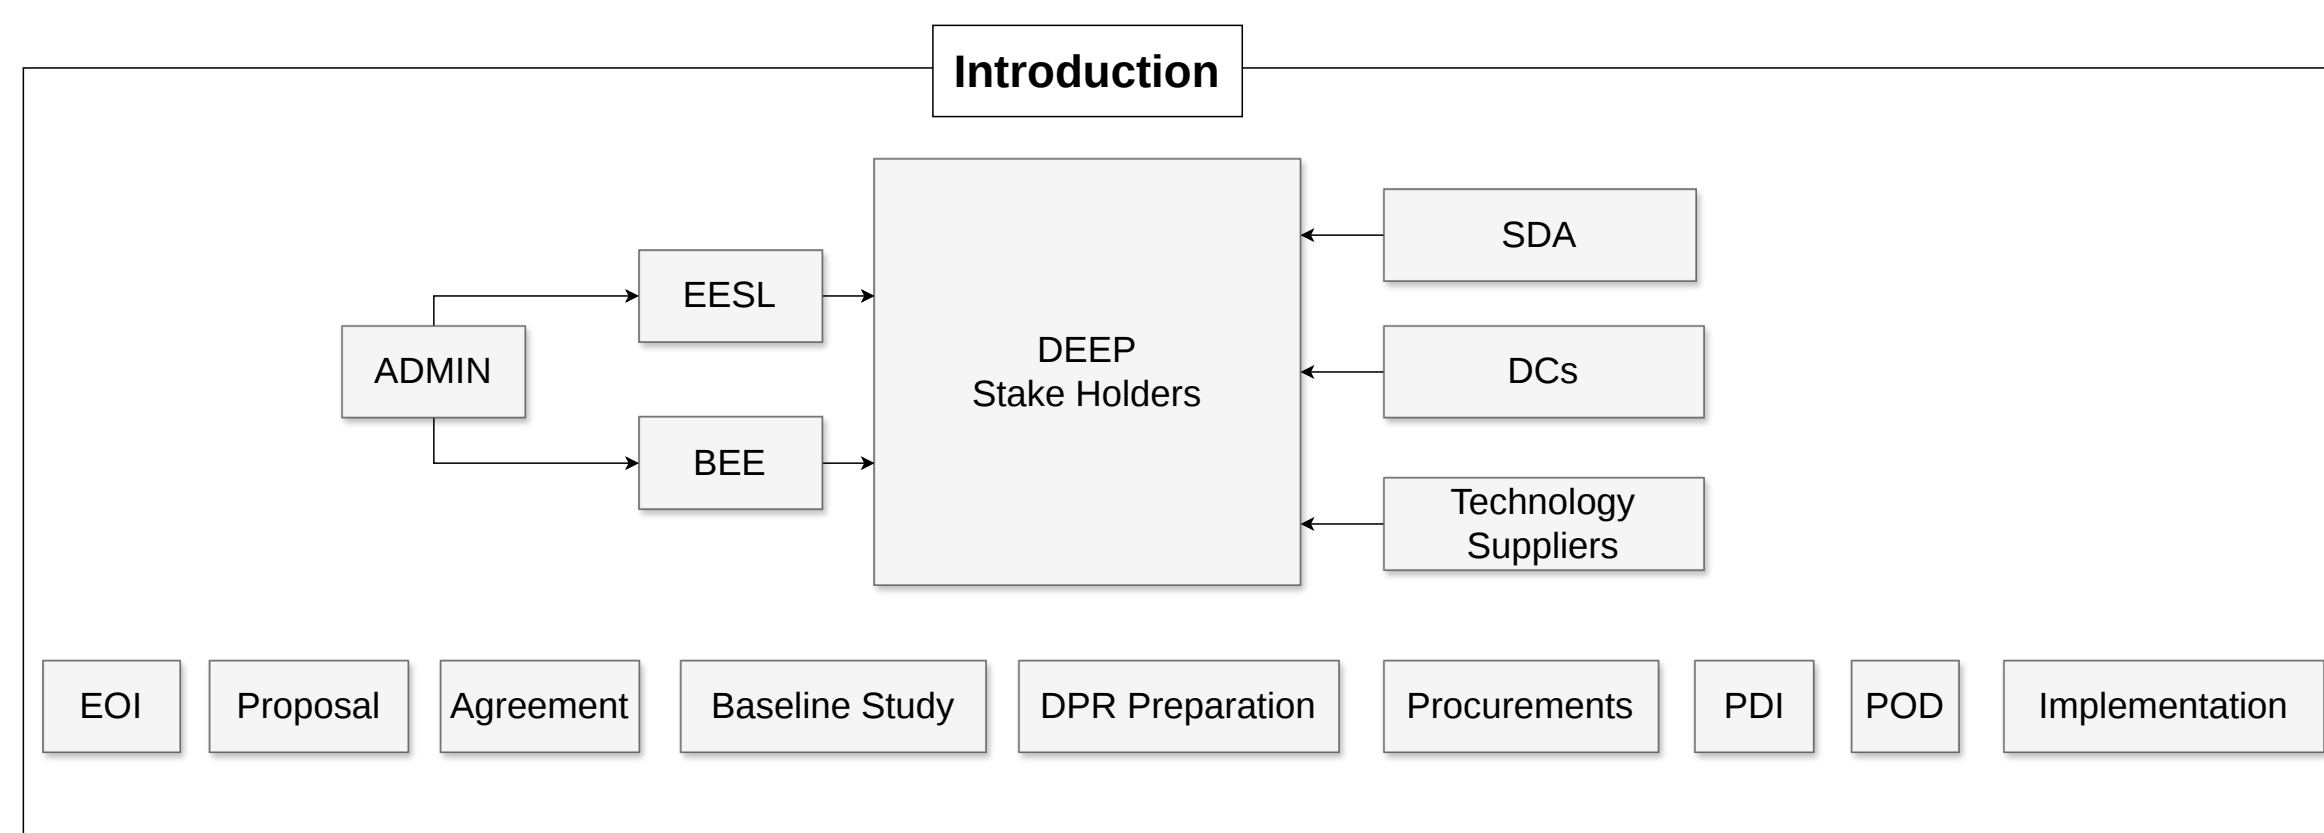

DEEP WEB PORTAL PROCESS

Dispatch Date Confirmation send to DCs & EESL/BEE