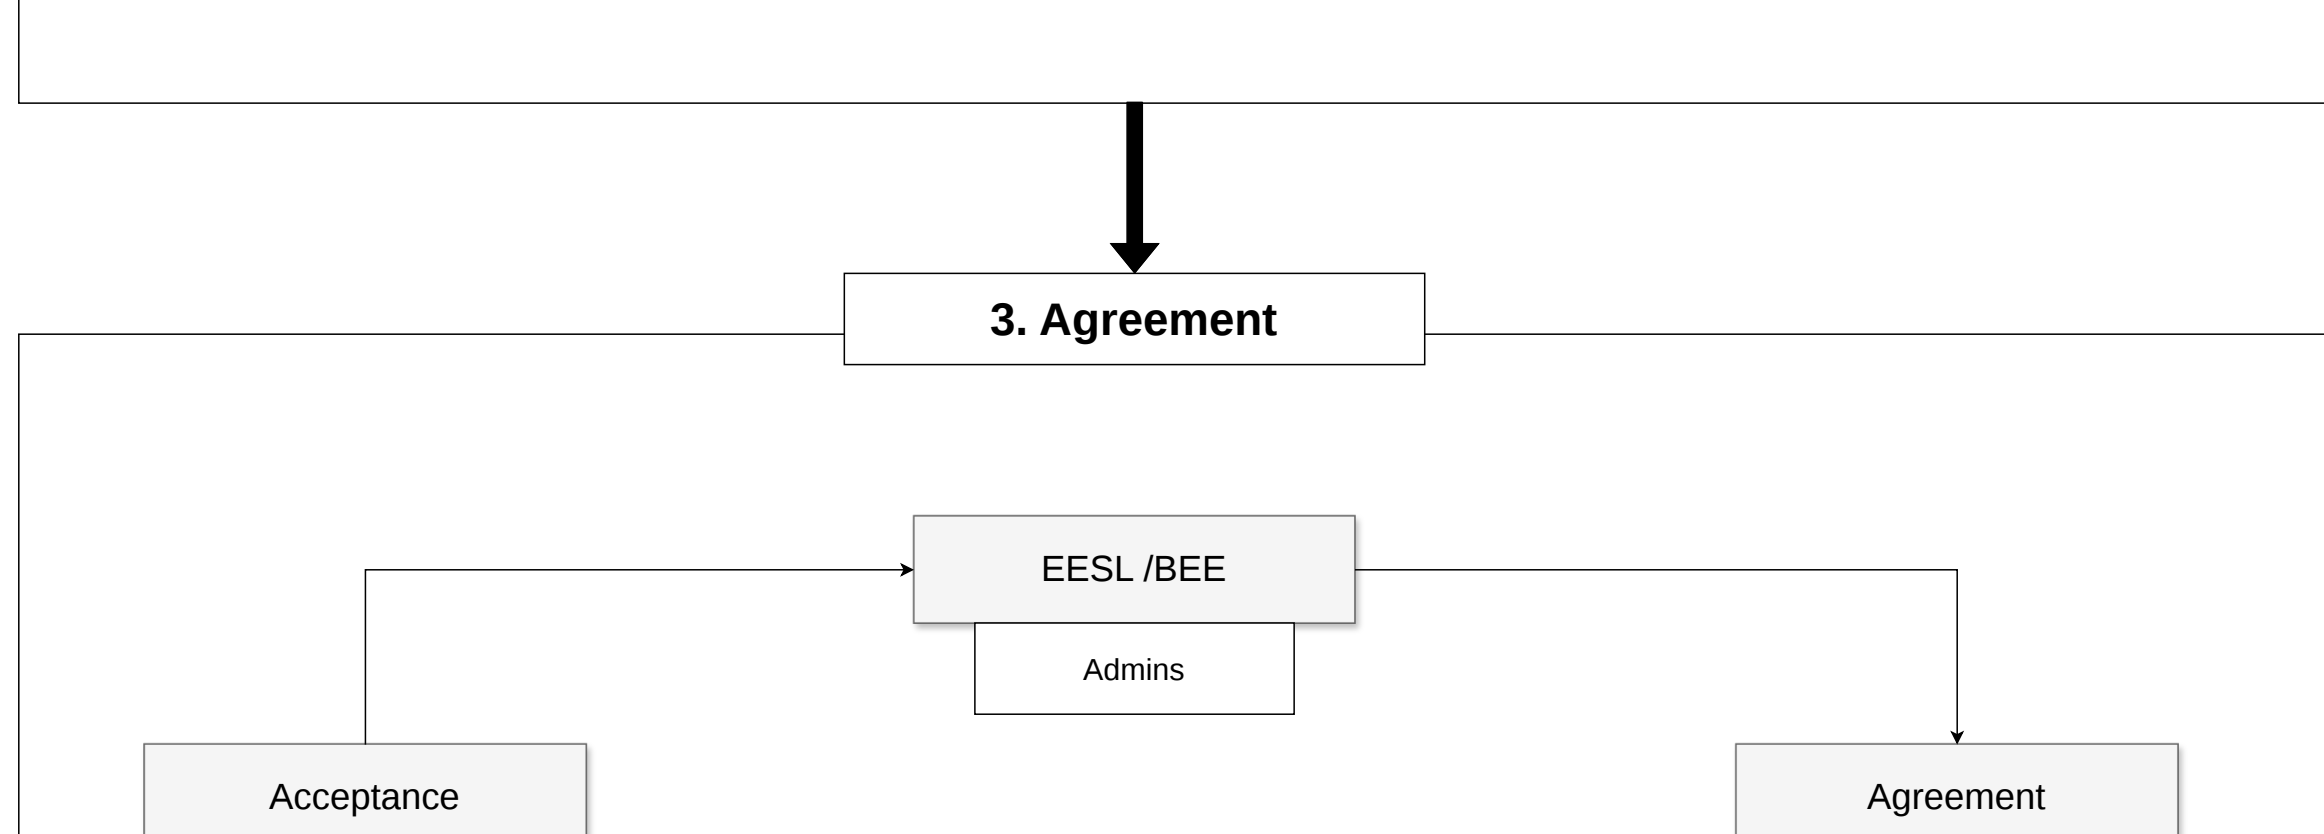

DEEP WEB PORTAL PROCESS

Dispatch Date Confirmation send to DCs & EESL/BEE