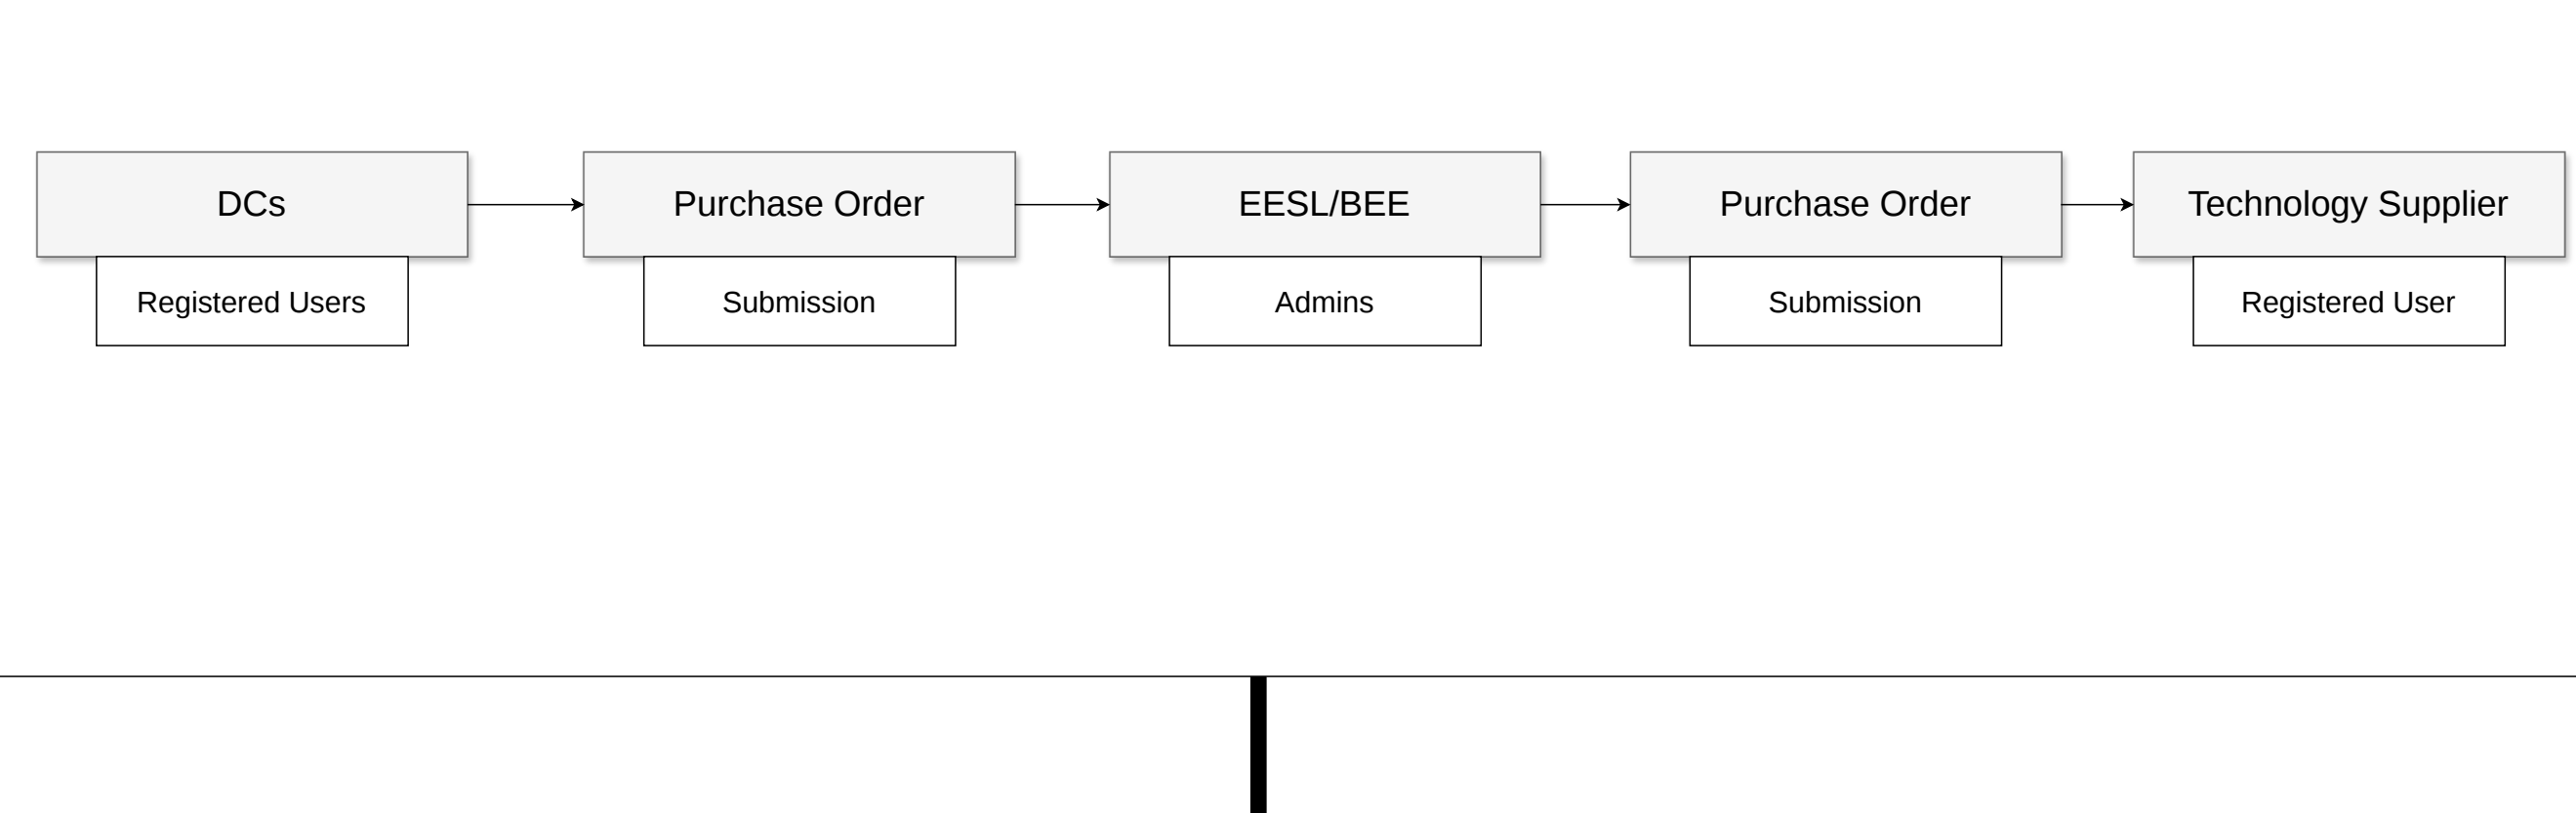

DEEP WEB PORTAL PROCESS

Dispatch Date Confirmation send to DCs & EESL/BEE