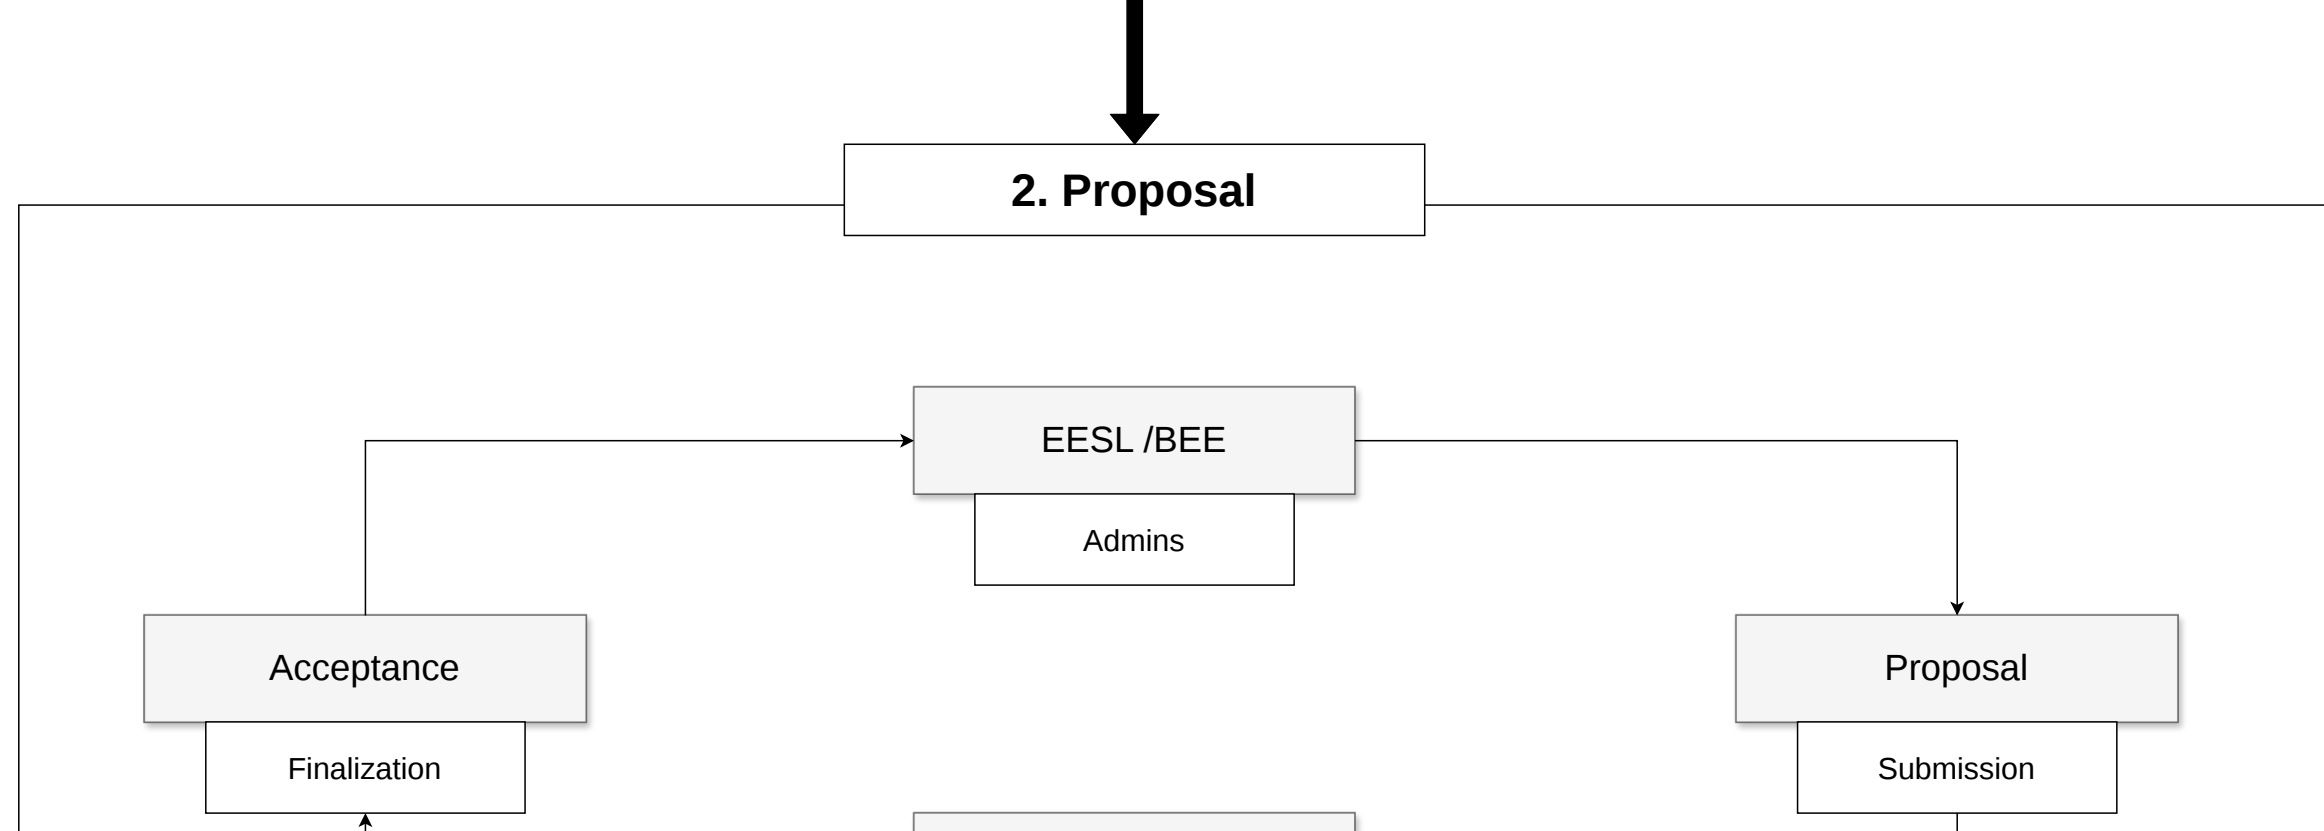

DEEP WEB PORTAL PROCESS

Dispatch Date Confirmation send to DCs & EESL/BEE