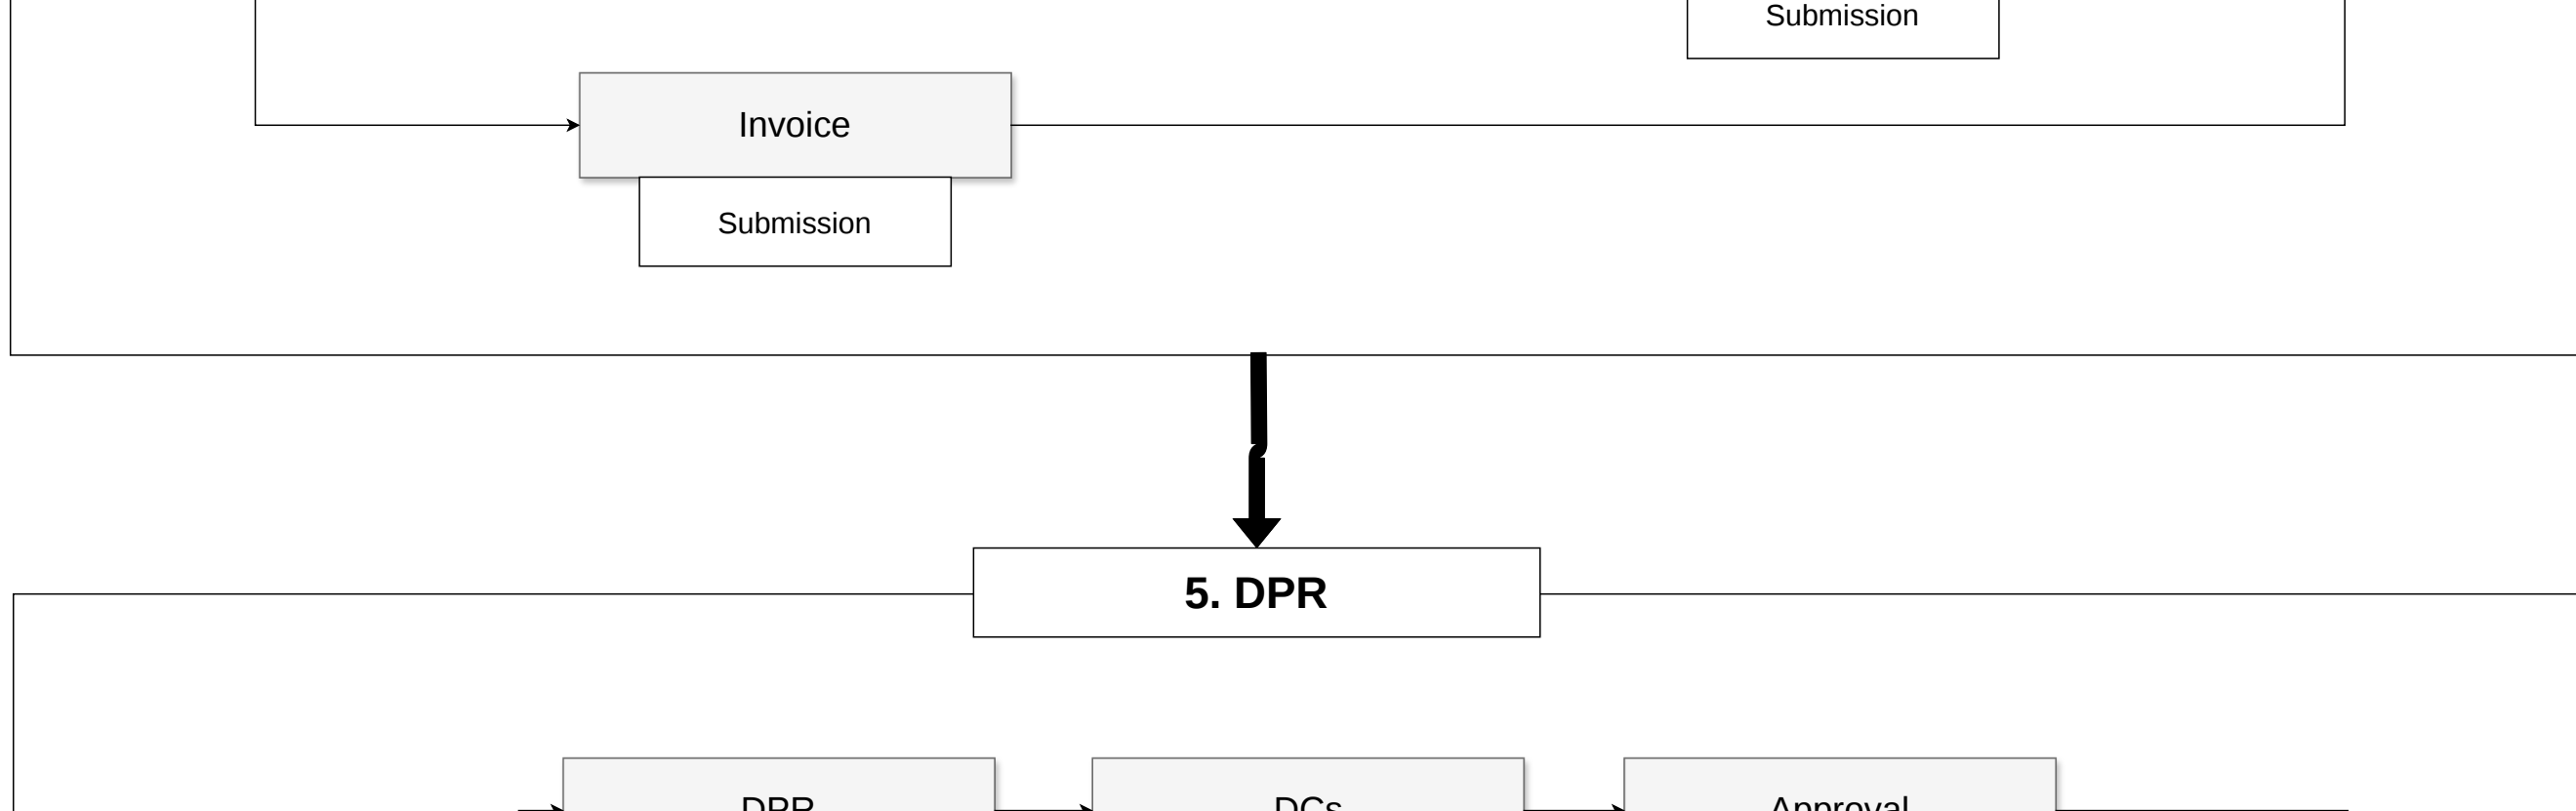

DEEP WEB PORTAL PROCESS

Dispatch Date Confirmation send to DCs & EESL/BEE