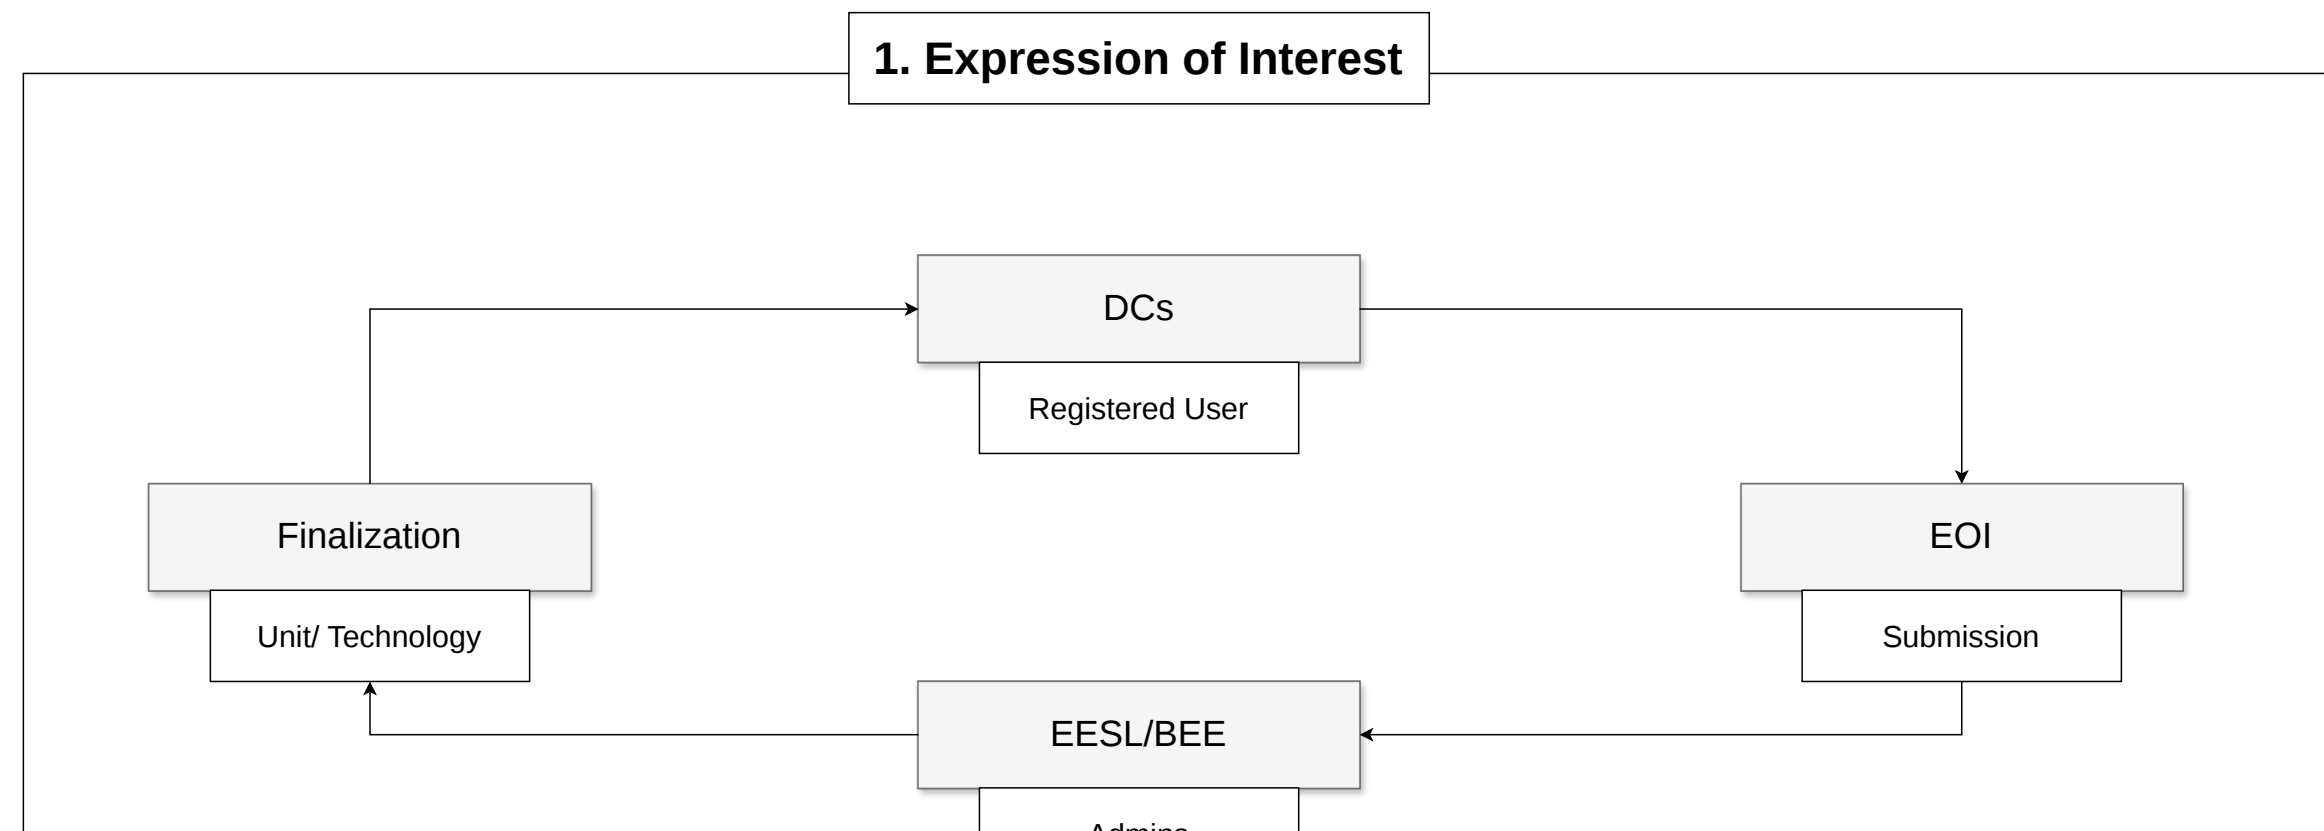

DEEP WEB PORTAL PROCESS

Dispatch Date Confirmation send to DCs & EESL/BEE