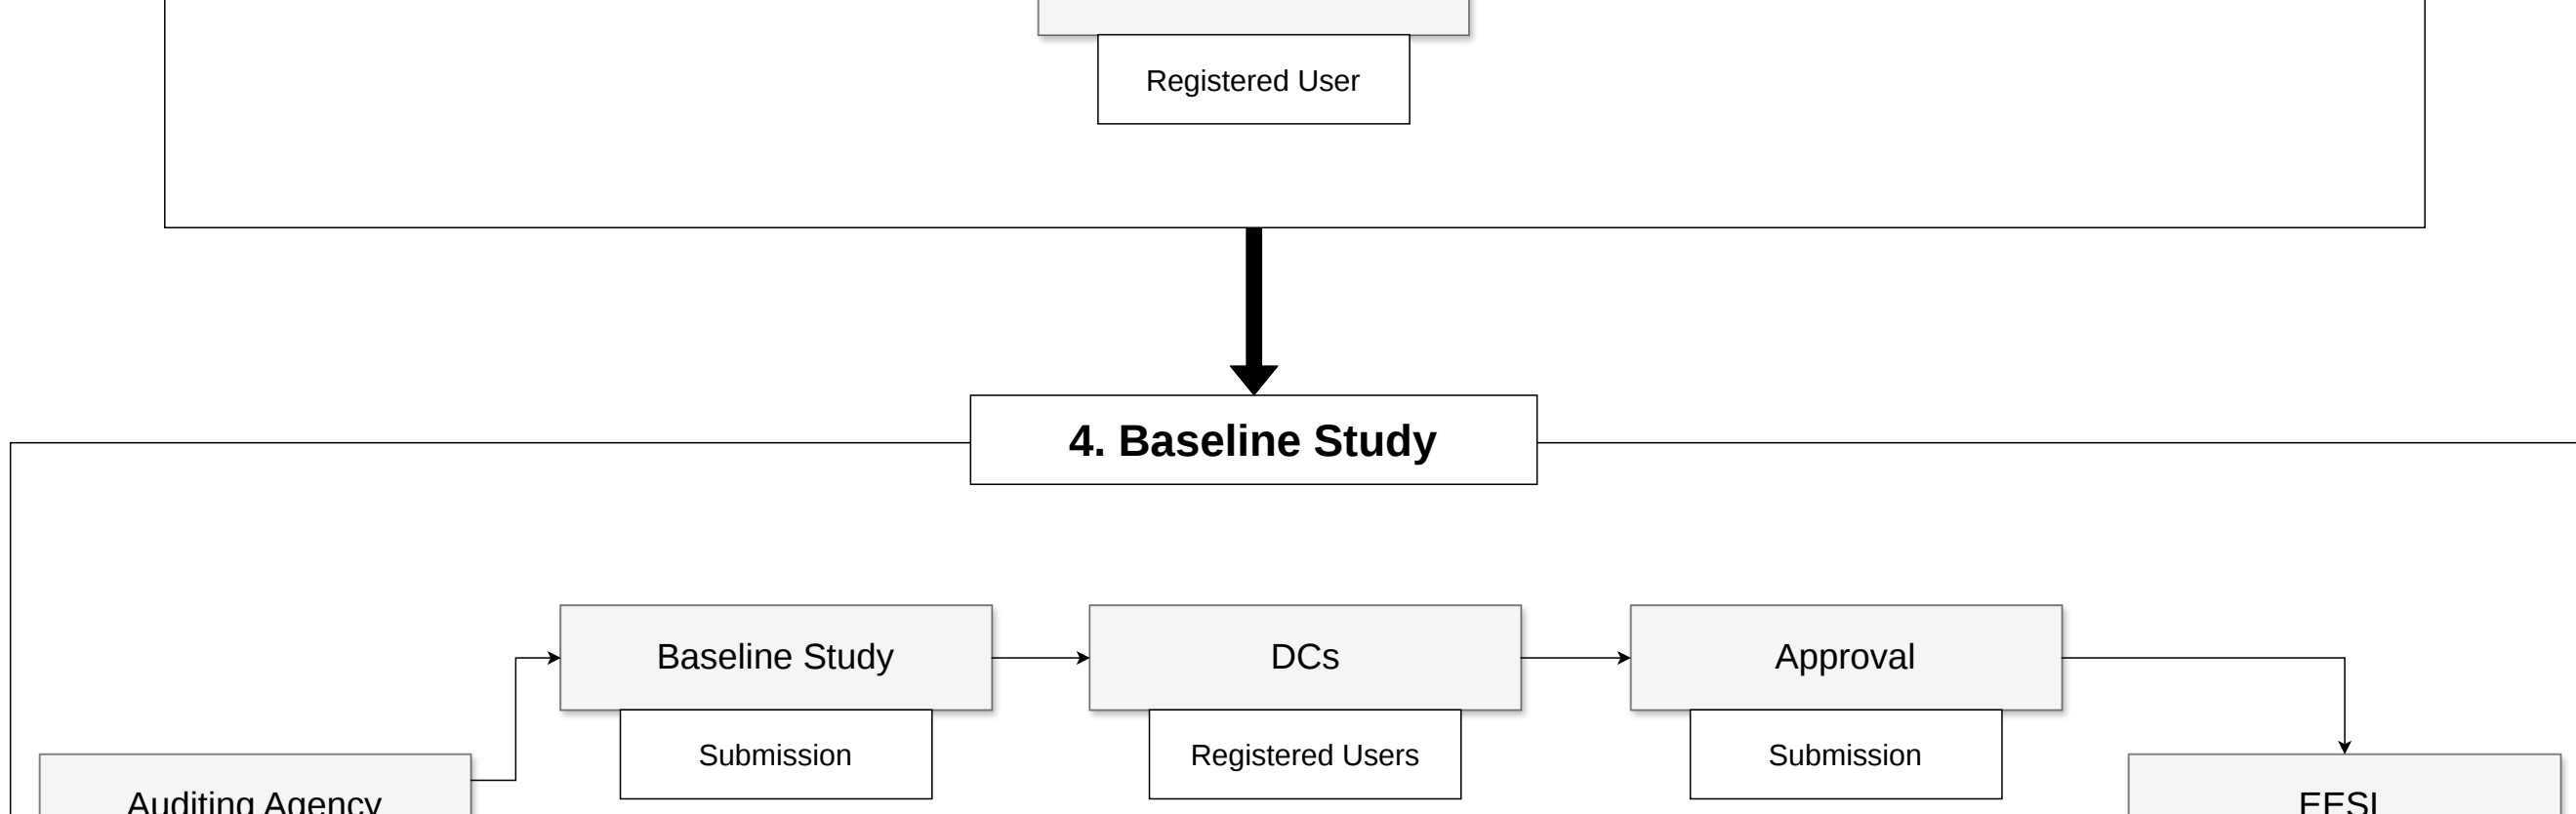

DEEP WEB PORTAL PROCESS

Dispatch Date Confirmation send to DCs & EESL/BEE